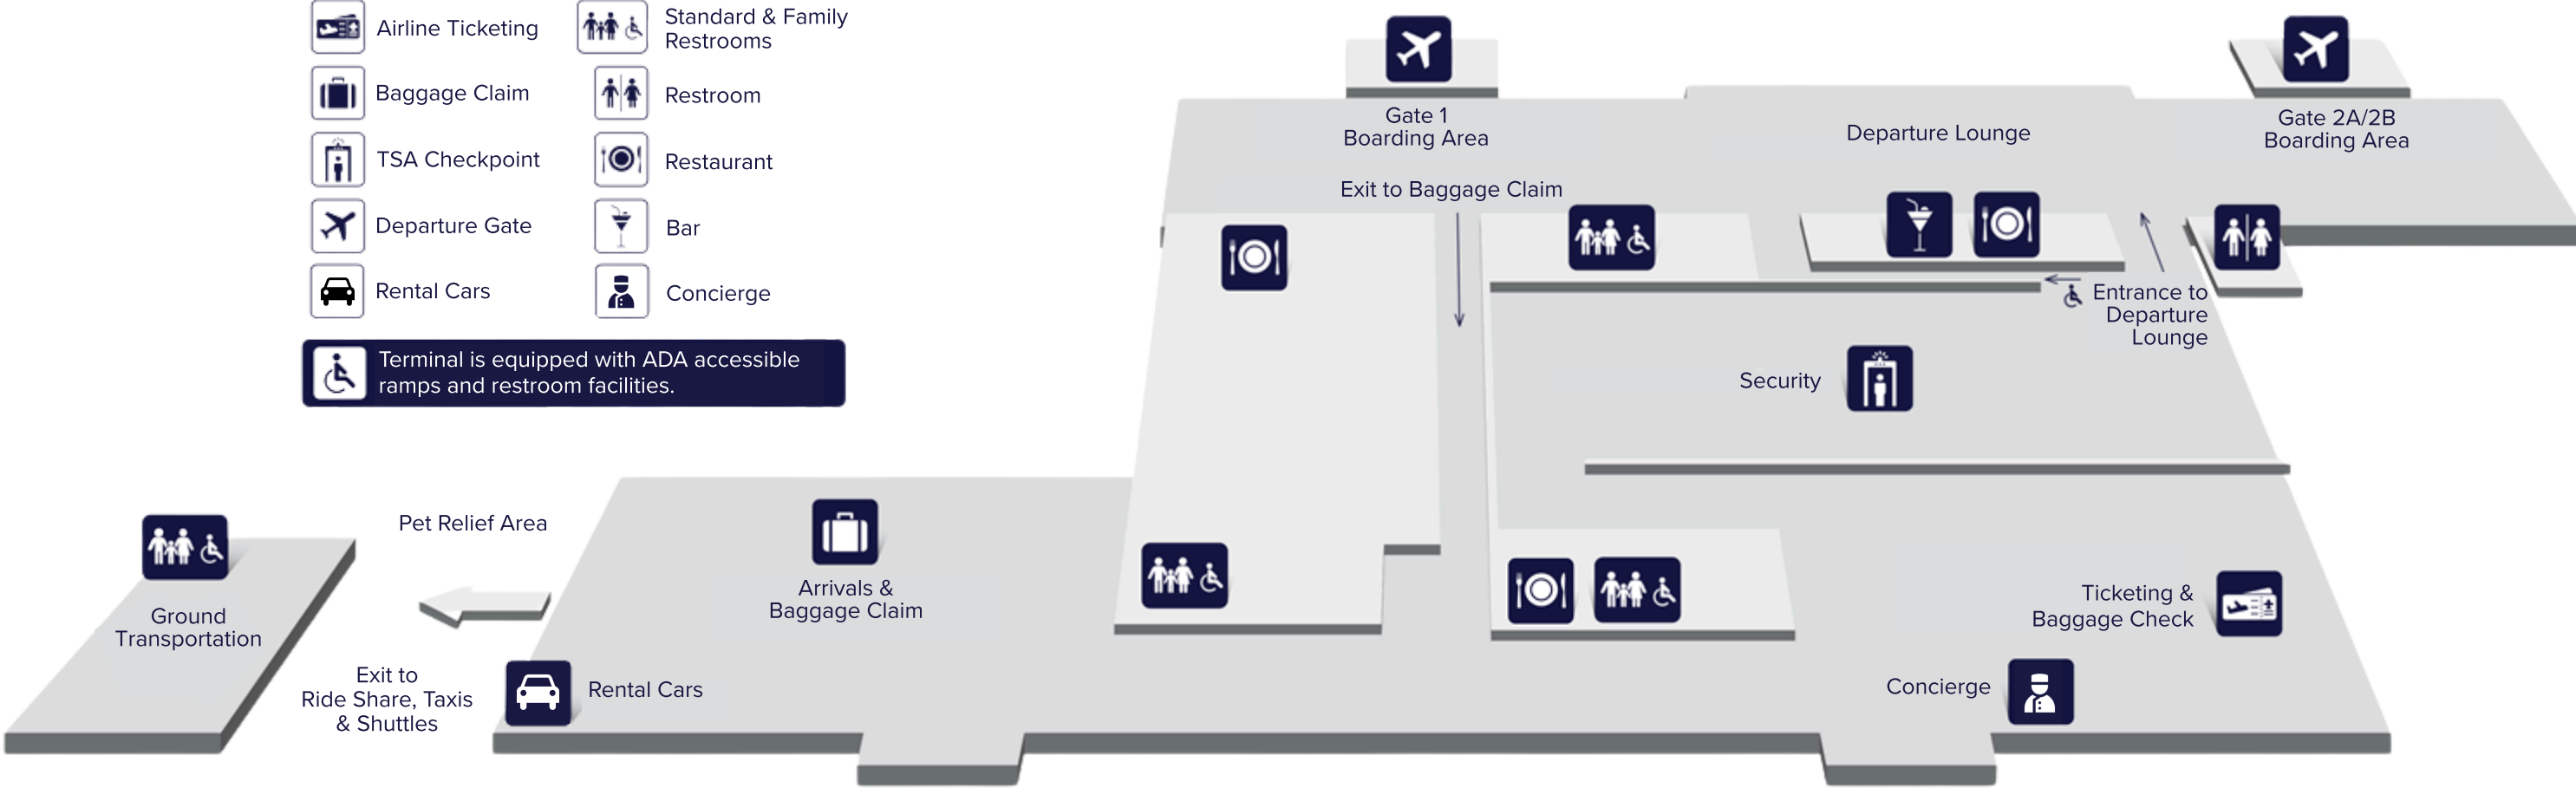

-  Airline Ticketing
-  Baggage Claim
-  TSA Checkpoint
-  Departure Gate
-  Rental Cars
-  Standard & Family Restrooms
-  Restroom
-  Restaurant
-  Bar
-  Concierge

 Terminal is equipped with ADA accessible ramps and restroom facilities.

Gate 1 Boarding Area

Departure Lounge

Gate 2A/2B Boarding Area

Exit to Baggage Claim

Entrance to Departure Lounge

Security

Pet Relief Area

Arrivals & Baggage Claim

Exit to Ride Share, Taxis & Shuttles

Rental Cars

Concierge

Ticketing & Baggage Check

Ground Transportation